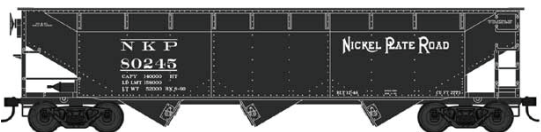

Nickel Plate Road
#42299 Road #80245
#42300 Road #80251
#42301 Road #80302
#42302 Road #80319