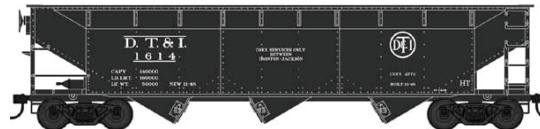

DT&I
#42295 Road #1600
#42296 Road #1614
#42297 Road #1627
#42298 Road #1638