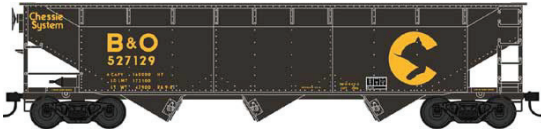

HO 70 Ton Offset Hopper Cars

Ready to Run. Features: Crisp details and sharp painting and printing, metal wheels and knuckle couplers.

\$27.95 each

Baltimore & Ohio
#42283 Road #527129
#42284 Road #527158
#42285 Road #528330
#42286 Road #528447