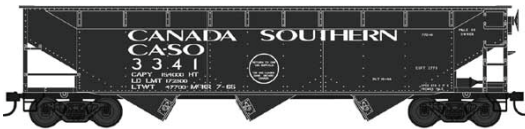

CASO
#42291 Road #3341
#42292 Road #3354
#42293 Road #3367
#42294 Road #3375